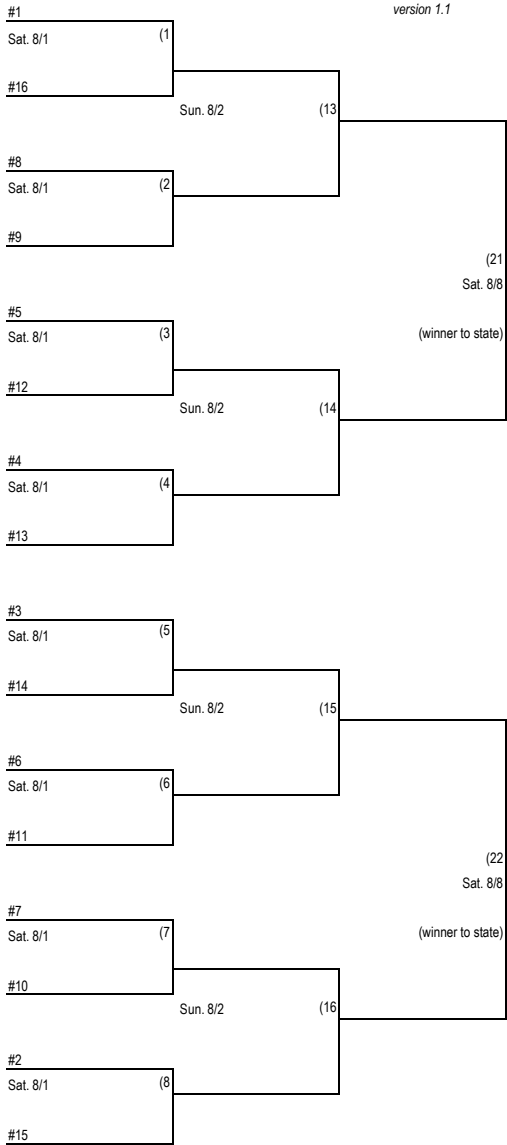

Winner's Bracket

2026 Region 2C Tournament

16-Team Double Elimination

version 1.1

	New Ulm	Sleepy Eye
Sat. 8/1	4 games (@SPFD)	4 games
Sun. 8/2	4 games (2 W & 2 L)	4 games (2 W & 2 L)
Sat. 8/8	3 games (1 W & 2 L, 1 SQ)	3 games (2 L & 1 W, 1 SQ)
Sun. 8/9	-	2 games (2 L)
Fri. 8/14	2 games (State Qualifiers)	-
Sat. 8/15	-	2 games (3rd/4th, 1st/2nd)
	Springfield: 4 Games (8/1)	15 Total Games - 1 SQ
	NU: 9 Total Games - 3 SQ	

Loser's Bracket