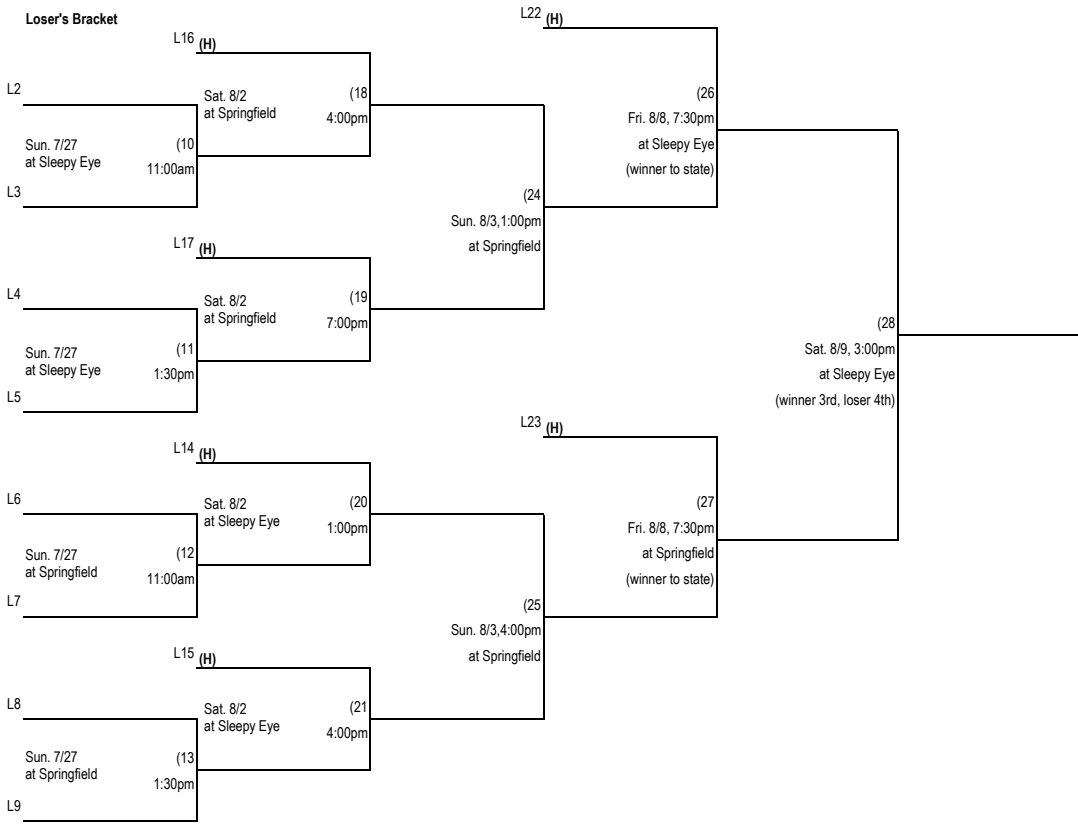

2025 Region 2C Tournament

16-Team Double Elimination

version 1.1

	Springfield	Sleepy Eye
Sat. 7/26	4 games	4 games
Sun. 7/27	4 games (2 W & 2 L)	4 games (2 W & 2 L)
Sat. 8/2	3 games (1 W & 2 L, 1 SQ)	3 games (2 L & 1 W, 1 SQ)
Sun. 8/3	2 games (2 L)	-
Fri. 8/8	1 game (State Qualifier)	1 game (State Qualifier)
Sat. 8/9	-	2 games (3rd/4th, 1st/2nd)
	14 Total Games - 2 SQ	14 Total Games - 2 SQ

Wed. 7/23, 7:30pm
at High Seed
Single Elimination