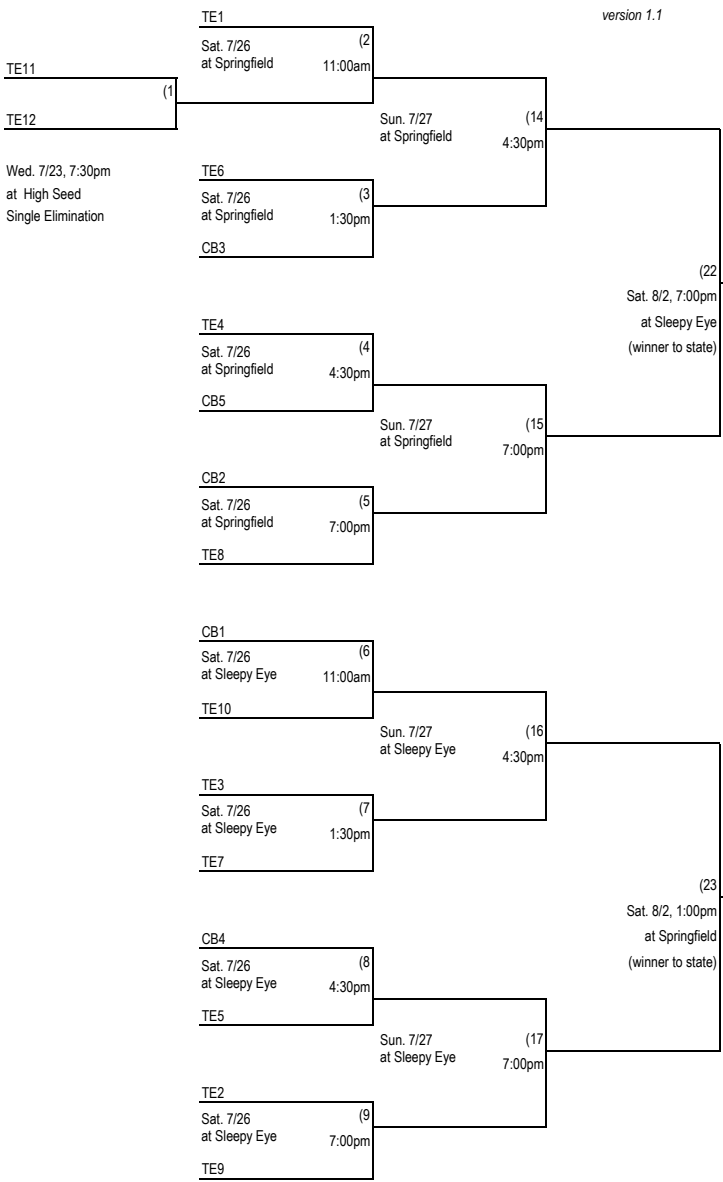

2025 Region 2C Tournament

16-Team Double Elimination

version 1.1

	Springfield	Sleepy Eye
Sat. 7/26	4 games	4 games
Sun. 7/27	4 games (2 W & 2 L)	4 games (2 W & 2 L)
Sat. 8/2	3 games (1 W & 2 L, 1 SQ)	3 games (2 L & 1 W, 1 SQ)
Sun. 8/3	2 games (2 L)	-
Fri. 8/8	1 game (State Qualifier)	1 game (State Qualifier)
Sat. 8/9	-	2 games (3rd/4th, 1st/2nd)
	14 Total Games - 2 SQ	14 Total Games - 2 SQ

Wed. 7/23, 7:30pm
at High Seed
Single Elimination