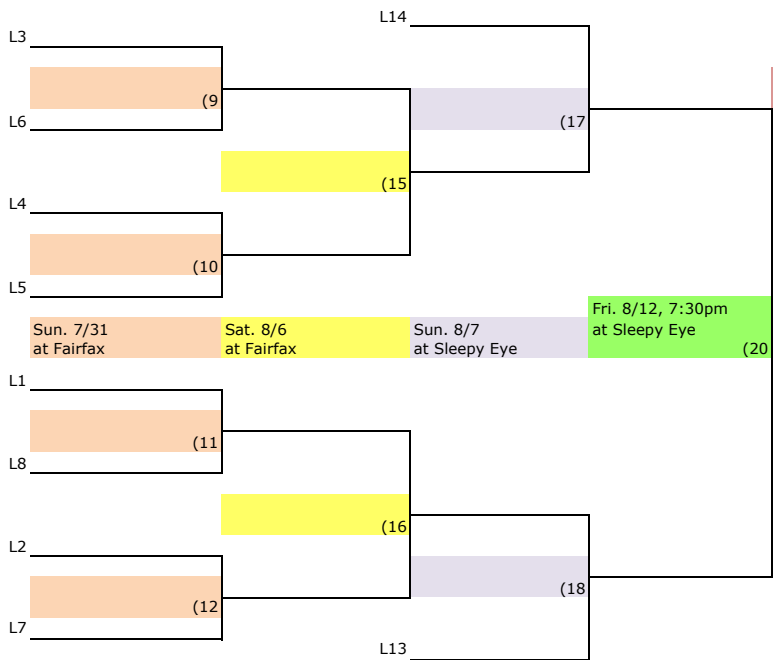

2022 Region 2C Tournament

12-Team Double Elimination

Winners Bracket

Losers Bracket

Region Seed & Team	Record

Eliminated
* Qualified for State

Placing

_____ Champion (winner of G22/G23)

_____ 2nd (loser of G22/G23)

Game Times

- * Sat. 7/30: 11am, 1:30pm, 4:30pm & 7pm, if Sleepy Eye plays, they play at 7pm
- * Sun. 7/31: 11am, 1:30pm, 4:30pm & 7pm, if Fairfax plays, they play at 7pm
- * Sat. 8/6: Losers bracket 11am & 1:30pm, winners bracket 4:30pm & 7pm, Fairfax plays second of either set
- * Sun. 8/7: Losers bracket games 4pm & 7pm, if Sleepy Eye plays, they play at 7pm
- * Game times will be filled in from top of bracket, outside of specific time for that day's host.

"Home" Team

- * Winners bracket: High seed
- * Losers bracket: Coin toss - higher seed (heads), lower seed (tails)

NOTE: If G23 is not able to be played, the winner of G22 will be the champion and the loser the runner-up.