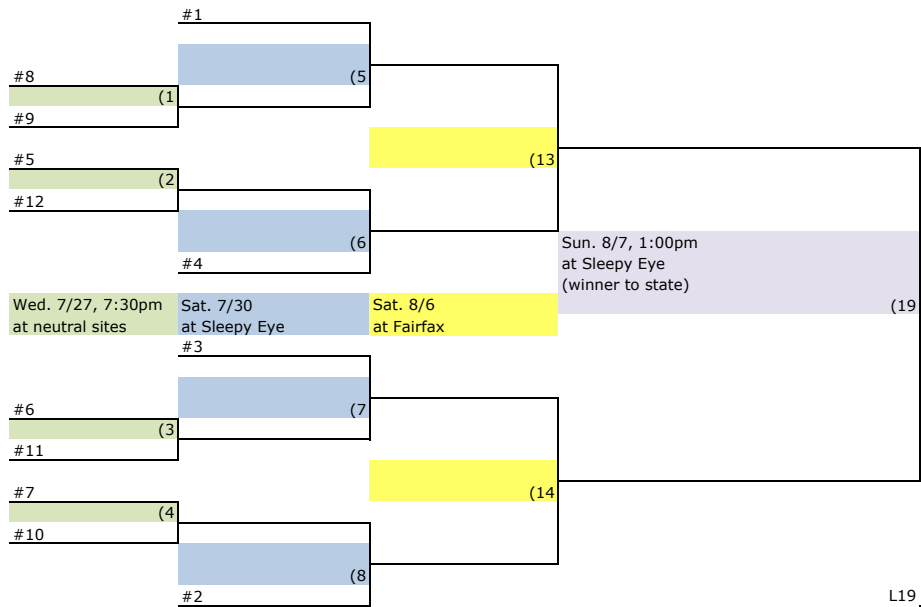

2022 Region 2C Tournament

12-Team Double Elimination

Winners Bracket

Losers Bracket

Region Seed & Team	Record

Eliminated
* Qualified for State

Placing

_____ Champion (winner of G22/G23)

_____ 2nd (loser of G22/G23)

Game Times

- * Sat. 7/30: 11am, 1:30pm, 4:30pm & 7pm, if Sleepy Eye plays, they play at 7pm
- * Sun. 7/31: 11am, 1:30pm, 4:30pm & 7pm, if Fairfax plays, they play at 7pm
- * Sat. 8/6: Losers bracket 11am & 1:30pm, winners bracket 4:30pm & 7pm, Fairfax plays second of either set
- * Sun. 8/7: Losers bracket games 4pm & 7pm, if Sleepy Eye plays, they play at 7pm
- * Game times will be filled in from top of bracket, outside of specific time for that day's host.

"Home" Team

- * Winners bracket: High seed
- * Losers bracket: Coin toss - higher seed (heads), lower seed (tails)

NOTE: If G23 is not able to be played, the winner of G22 will be the champion and the loser the runner-up.